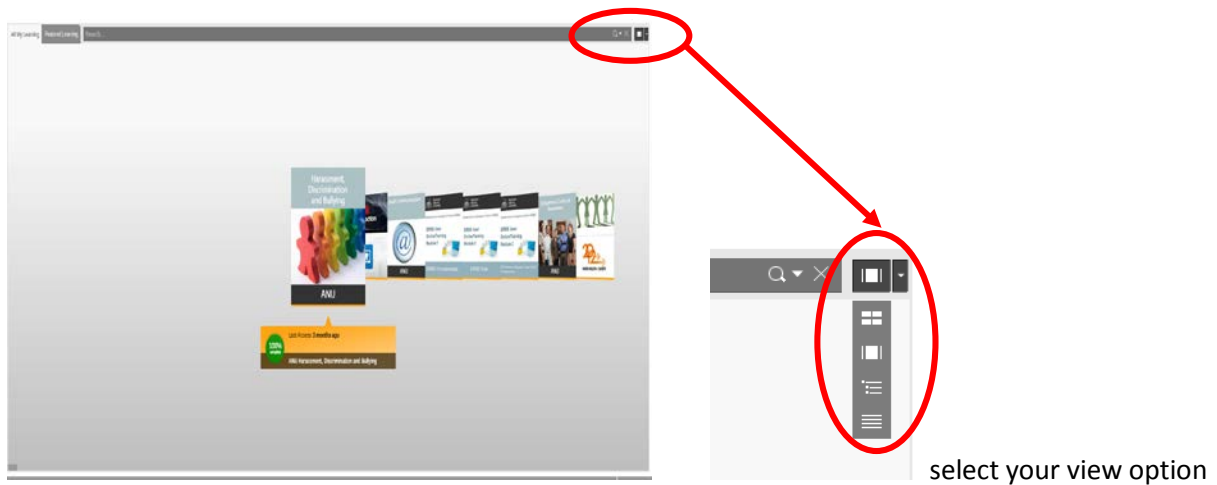

Changing your view in PULSE....

Do you have trouble finding the course you are after in PULSE?

The default setting in Pulse for course listings is carousel style. Although this is a visually pleasing view it can make it a little challenging to find the course you are looking for.

Did you know you can change your view style?

In the top right hand corner, there is a drop down menu which will allow you to change the view from the standard carousel to tiles, tree or list style. Click on the menu to select the style that best suits you.