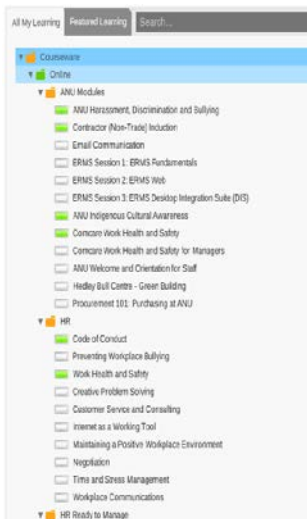

Course Name	Status	Availability
ANU Assessment, Discrimination and Bullying	Open	Yes
ANU Contractor (Non-Trade) Inclusion	Open	Yes
ANU Email Communication	Open	Yes
ANU ERMS Session 1: ERMS Fundamentals	Open	Yes
ANU ERMS Session 2: ERMS Web	Open	Yes
ANU ERMS Session 3: ERMS Desktop Integration Suite (DIS)	Open	Yes
ANU Indigenous Cultural Awareness	Open	Yes
ANU Concerns Work Health and Safety	Open	Yes
ANU Concerns Work Health and Safety for Managers	Open	Yes
ANU Welcome and Orientation for Staff	Open	Yes
ANU Hedley Bull Centre - Green Building	Open	Yes
ANU Procurement 101: Purchasing at ANU	Open	Yes
ANU Code of Conduct	Open	Yes
ANU Preventing Workplace Bullying	Open	Yes
ANU Work Health and Safety	Open	Yes
ANU Creative Problem Solving	Open	Yes
ANU Customer Service and Consulting	Open	Yes
ANU Internet as a Working Tool	Open	Yes
ANU Maintaining a Positive Workplace Environment	Open	Yes
ANU Negotiation	Open	Yes
ANU Time and Stress Management	Open	Yes
ANU Workplace Communications	Open	Yes
ANU HR Ready to Manage	Open	Yes

List view